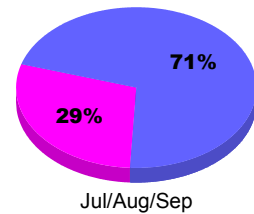

Membership Results
2010-2011

Membership
2009-2010

Month	Net Memb Goal	Actual New Memb	Actual Dropped Memb	Gain/Loss of Memb	Gain/Loss of Memb
Jul/Aug/Sep	24	11	-62	-51	6
Totals	24	11	-62	-51	6

Membership Results 2010-2011

Goal, New, Dropped, Gain/Loss

Comparison of Membership Gain/Loss

Current Year Compared to the Previous Year

Gender Comparison 2010-2011

■ Male ■ Female