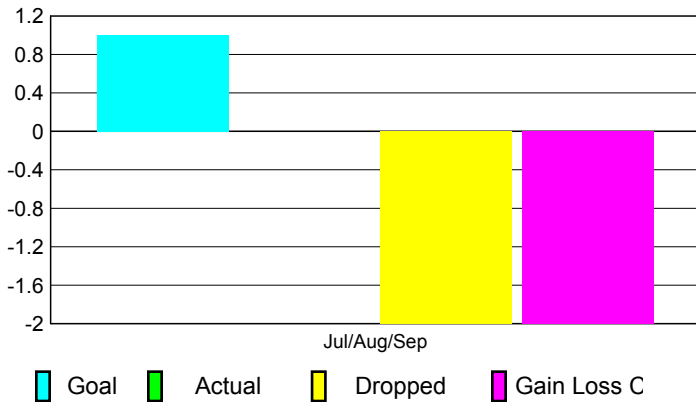

2010-2011 GMT Reports for District (or Undistricted) **District D 3**

GMT: **PEDRO A BOTELLO ORTIZ**

Location: **GUATEMALA**

GMT CA: **3**

CLUBS

Club Results
2010-2011

Clubs
2009-2010

Month	New Club Goal	Actual New Clubs	Actual Dropped Clubs	Gain/Loss of Clubs	Gain/Loss of Clubs
Jul/Aug/Sep	1	0	-2	-2	-2
Totals	1	0	-2	-2	-2

Club Results 2010-2011

Goal, New, Dropped, Gain/Loss

Comparison of Club Gain/Loss

Current Year Compared to the Previous Year

YTD Status Quo Clubs 2010-2011

Status Quo Clubs Compared to Status Quo Members

MEMBERSHIP