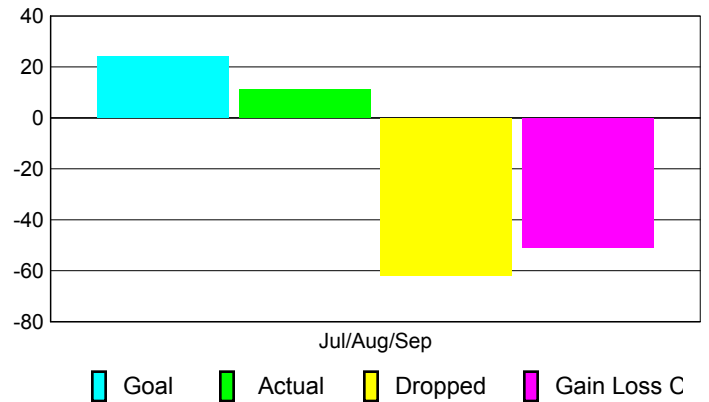

Membership Results 2010-2011

Goal, New, Dropped, Gain/Loss